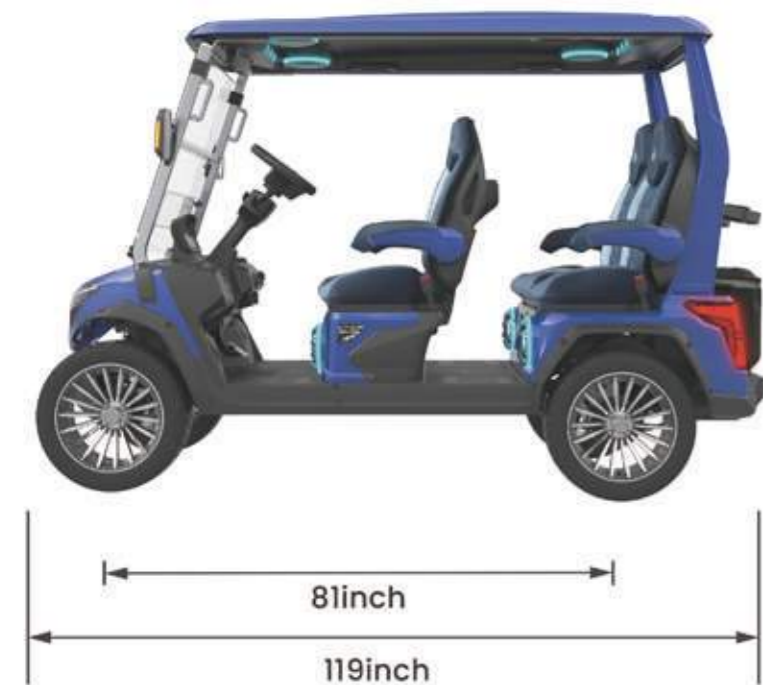

SHADOW BROWN

DREAM WHITE

DIMENSIONS

D-Max GT4

Rated Passengers (person)	4
System Voltage (V)	48
Motor Power (kw)	6.3KW
Charging Time (H)	≤6h
Dimension (inch)	119×56(rearview mirror)×82
Wheelbase (inch)	81
Wheel Tread (front/rear inch)	39/39.2
Braking Distance (feet)	≤9.84
Minimum Turning Radius (feet)	15.09
Max Incline (full load)	25%
Curb Weight (lbs)	1256.6
Maximum Gross Weight (lbs)	2028
Minimum Ground Clearance (inch)	7.4
Suspension System	Front: double wishbone independent suspension Rear: leaf spring suspension