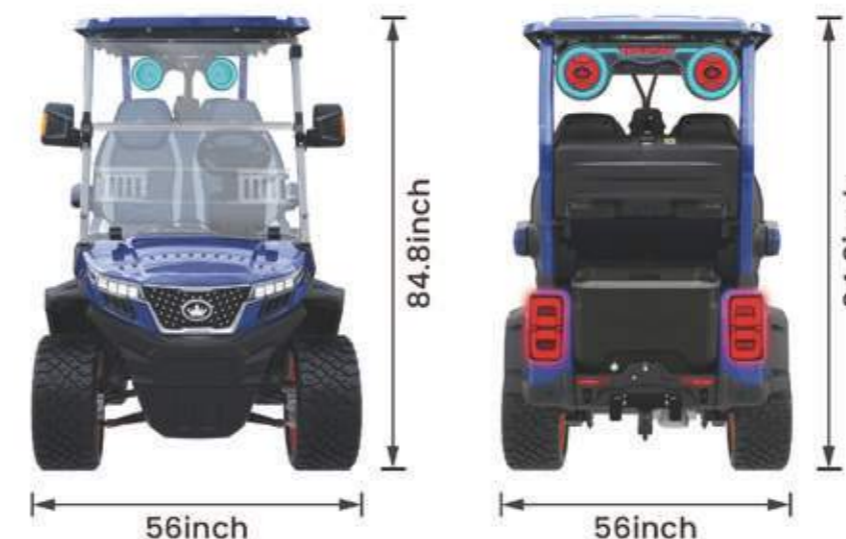

DIMENSIONS

D-Max XT6 On-Demand 4-Wheel Drive

Rated Passengers (person)	6
System Voltage (V)	48
Motor Power (kw)	Front: 4kw, Rear: 6.3kw
Charging Time (H)	≤6h
Dimension (inch)	156×56(rearview mirror)×84.8
Wheelbase (inch)	114
Wheel Tread (front/rear inch)	42.1/42
Braking Distance (feet)	≤9.84
Minimum Turning Radius (feet)	20.18
Max Incline (full load)	25%
Curb Weight (lbs)	1719.6
Maximum Gross Weight (lbs)	2822
Minimum Ground Clearance (inch)	7.4
Suspension System	Front: double wishbone independent suspension Rear: leaf spring suspension