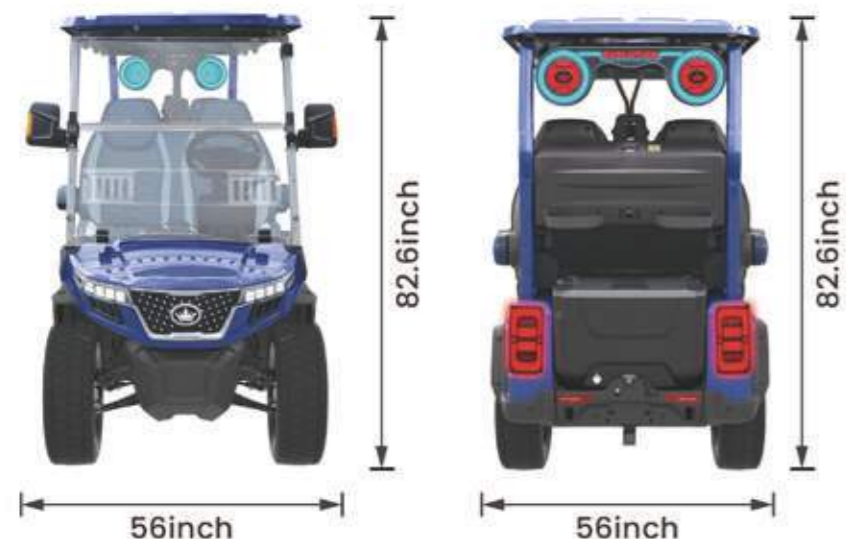

DIMENSIONS

D-Max GT6

Rated Passengers (person)	6
System Voltage (V)	48
Motor Power (kw)	6.3KW
Charging Time (H)	≤6h
Dimension (inch)	152×56(rearview mirror)×82.6
Wheelbase (inch)	114
Wheel Tread (front/rear inch)	39/39.2
Braking Distance (feet)	≤9.84
Minimum Turning Radius (feet)	19.03
Max Incline (full load)	25%
Curb Weight (lbs)	1433
Maximum Gross Weight (lbs)	2535.3
Minimum Ground Clearance (inch)	7.4
Suspension System	Front: double wishbone independent suspension Rear: leaf spring suspension